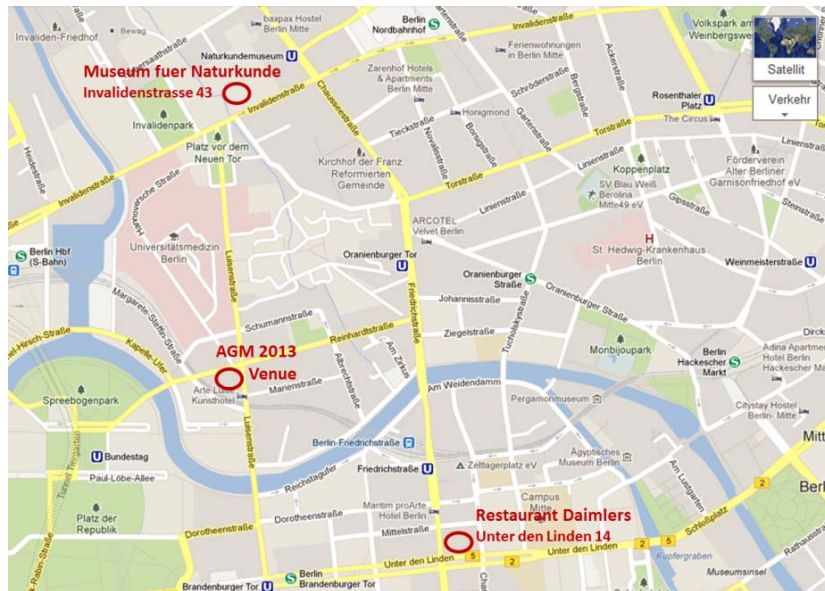

GRSG 2013 SOCIAL & NETWORKING EVENTS

Sunday 8 December, 7:30pm – Icebreaker

Location: Restaurant Daimlers, Unter den Linden 14, Berlin-Mitte
<http://www.daimlers.de/24-0-Restaurant.html>

Monday 9 December, 5.30pm - Wine Reception –

at **Conference Venue**
 Sachsen-Anhalt Landesvertretung, Luisenstrasse 18, Berlin-Mitte
 (Berlin representative house of Saxony-Anhalt state)

Wine reception sponsored by Geosense

Tuesday 10 December, 7.00pm – 10.00pm - Conference Dinner

(Pre-booking required – online during registration at www.grsg.org.uk or treasurer@grsg.org.uk)

Location: "World of Dinosaurs" Hall of the Museum of Natural Sciences (Museum für Naturkunde), Invalidenstrasse 43, Berlin-Mitte <http://www.naturkundemuseum-berlin.de/en/ausstellungen/the-world-of-dinosaurs/>