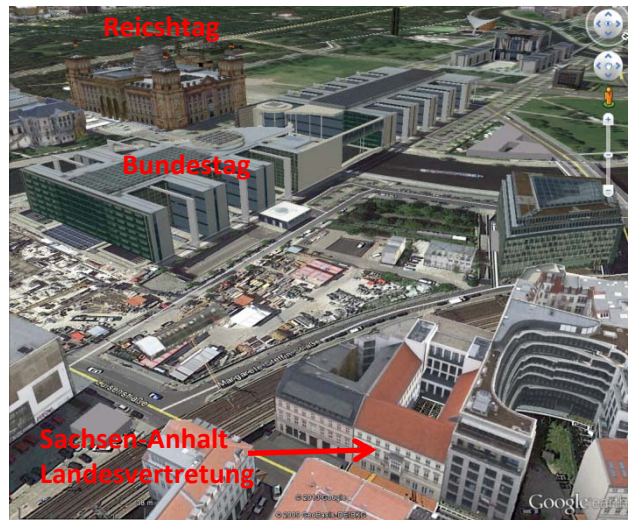

GRSG 2013 SOCIAL & NETWORKING EVENTS

Sunday 8 December, 7:30pm – Icebreaker

Location: Restaurant Daimlers, Unter den Linden 14, Berlin-Mitte
<http://www.daimlers.de/24-0-Restaurant.html>

Monday 9 December, 5.30pm - Wine Reception –

at **Conference Venue**
 Sachsen-Anhalt Landesvertretung, Luisenstrasse 18, Berlin-Mitte
 (Berlin representative house of Saxony-Anhalt state)

Wine reception sponsored by Geosense

Tuesday 10 December, 7.00pm – 10.00pm - Conference Dinner

(Pre-booking required – online during registration at www.grsg.org.uk or treasurer@grsg.org.uk)

Location: "World of Dinosaurs" Hall of the Museum of Natural Sciences (Museum für Naturkunde), Invalidenstrasse 43, Berlin-Mitte <http://www.naturkundemuseum-berlin.de/en/ausstellungen/the-world-of-dinosaurs/>